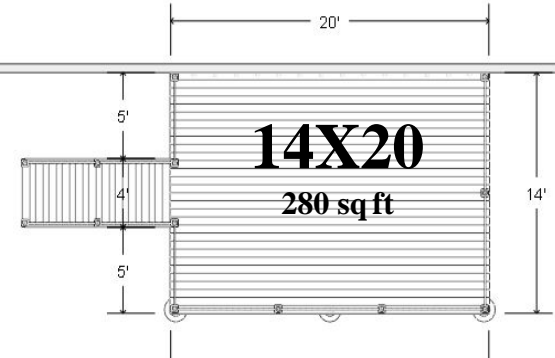

8 DECK SIZES AVAILABLE

STANDARD STAIR LOCATIONS

LOOKOUT FOUNDATIONS

WALKOUT FOUNDATIONS

OPTIONAL STAIR LOCATIONS with an Upper landing

Homes with a Lookout foundation

14X14-LO-UL-L

14x14 Deck on a Lookout
foundation home with an
upper landing on the left

14X14-LO-UL-R

14x14 Deck on a Lookout
foundation home with an
upper landing on the right

OPTIONAL STAIR LOCATIONS with an Upper landing

Homes with a Walkout foundation

14X14-WO-UL-L

14x14 Deck on a Walkout foundation home with an upper landing on the left

14X14-WO-UL-R

14x14 Deck on a Walkout foundation home with an upper landing on the right

OPTIONAL STAIR LOCATIONS with a double landing

Homes with a Walkout foundation

14X14-WO-DBL

14x14 Deck on a Walkout
foundation home with a
double landing on the left