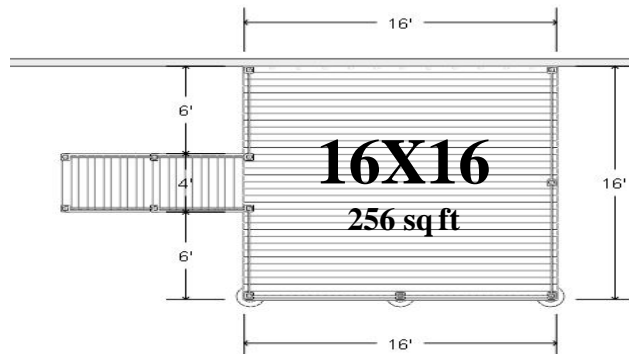

8 DECK SIZES AVAILABLE

STANDARD STAIR LOCATIONS

LOOKOUT FOUNDATIONS

WALKOUT FOUNDATIONS

OPTIONAL STAIR LOCATIONS with an Upper landing

Homes with a Lookout foundation

14X14-LO-UL-L

14x14 Deck on a Lookout
foundation home with an
upper landing on the left

14X14-LO-UL-R

14x14 Deck on a Lookout
foundation home with an
upper landing on the right

OPTIONAL STAIR LOCATIONS with an Upper landing

Homes with a Walkout foundation

14X14-WO-UL-L

14x14 Deck on a Walkout foundation home with an upper landing on the left

14X14-WO-UL-R

14x14 Deck on a Walkout foundation home with an upper landing on the right

OPTIONAL STAIR LOCATIONS with a double landing

Homes with a Walkout foundation

14X14-WO-DBL

14x14 Deck on a Walkout
foundation home with a
double landing on the left