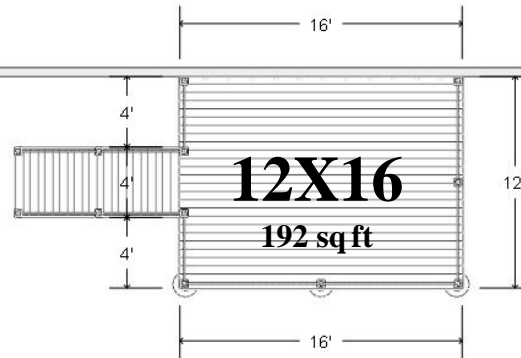

8 DECK SIZES AVAILABLE

STANDARD STAIR LOCATIONS

LOOKOUT FOUNDATIONS

WALKOUT FOUNDATIONS

OPTIONAL STAIR LOCATIONS with an Upper landing

Homes with a Lookout foundation

14X14-LO-UL-L

14x14 Deck on a Lookout
foundation home with an
upper landing on the left

14X14-LO-UL-R

14x14 Deck on a Lookout
foundation home with an
upper landing on the right

OPTIONAL STAIR LOCATIONS with an Upper landing

Homes with a Walkout foundation

14X14-WO-UL-L

14x14 Deck on a Walkout foundation home with an upper landing on the left

14X14-WO-UL-R

14x14 Deck on a Walkout foundation home with an upper landing on the right

OPTIONAL STAIR LOCATIONS with a double landing

Homes with a Walkout foundation

14X14-WO-DBL

14x14 Deck on a Walkout
foundation home with a
double landing on the left