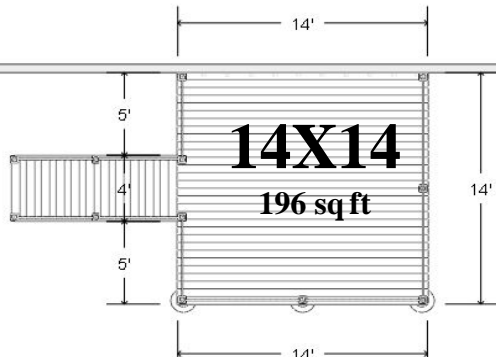

8 DECK SIZES AVAILABLE

STANDARD STAIR LOCATIONS

LOOKOUT FOUNDATIONS

WALKOUT FOUNDATIONS

OPTIONAL STAIR LOCATIONS with an Upper landing

Homes with a Lookout foundation

14X14-LO-UL-L

14x14 Deck on a Lookout
foundation home with an
upper landing on the left

14X14-LO-UL-R

14x14 Deck on a Lookout
foundation home with an
upper landing on the right

OPTIONAL STAIR LOCATIONS with an Upper landing

Homes with a Walkout foundation

14X14-WO-UL-L

14x14 Deck on a Walkout foundation home with an upper landing on the left

14X14-WO-UL-R

14x14 Deck on a Walkout foundation home with an upper landing on the right

OPTIONAL STAIR LOCATIONS with a double landing

Homes with a Walkout foundation

14X14-WO-DBL

14x14 Deck on a Walkout
foundation home with a
double landing on the left