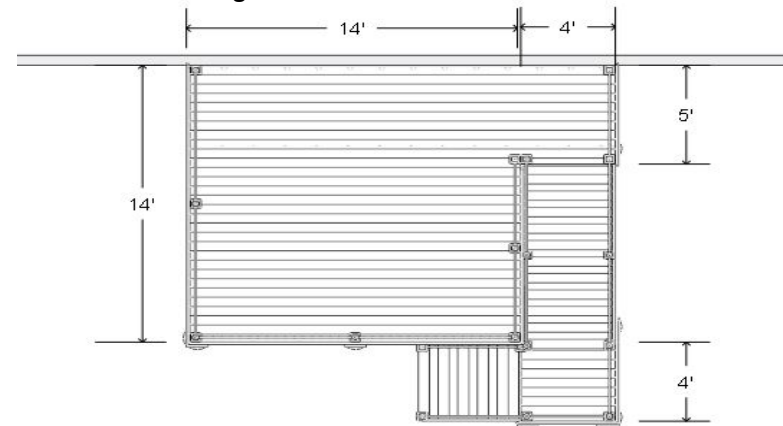

8 DECK SIZES AVAILABLE

STANDARD STAIR LOCATIONS

LOOKOUT FOUNDATIONS

WALKOUT FOUNDATIONS

OPTIONAL STAIR LOCATIONS with an Upper landing

Homes with a Lookout foundation

14X14-LO-UL-L

14x14 Deck on a Lookout
foundation home with an
upper landing on the left

14X14-LO-UL-R

14x14 Deck on a Lookout
foundation home with an
upper landing on the right

OPTIONAL STAIR LOCATIONS with an Upper landing

Homes with a Walkout foundation

14X14-WO-UL-L

14x14 Deck on a Walkout foundation home with an upper landing on the left

14X14-WO-UL-R

14x14 Deck on a Walkout foundation home with an upper landing on the right

OPTIONAL STAIR LOCATIONS with a double landing

Homes with a Walkout foundation

14X14-WO-DBL

14x14 Deck on a Walkout
foundation home with a
double landing on the left