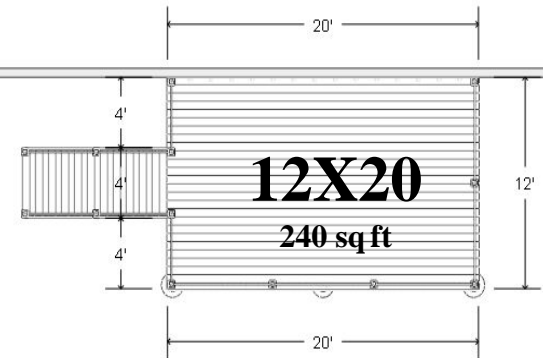

8 DECK SIZES AVAILABLE

STANDARD STAIR LOCATIONS

LOOKOUT FOUNDATIONS

WALKOUT FOUNDATIONS

OPTIONAL STAIR LOCATIONS with an Upper landing

Homes with a Lookout foundation

14X14-LO-UL-L

14x14 Deck on a Lookout
foundation home with an
upper landing on the left

14X14-LO-UL-R

14x14 Deck on a Lookout
foundation home with an
upper landing on the right

OPTIONAL STAIR LOCATIONS with an Upper landing

Homes with a Walkout foundation

14X14-WO-UL-L

14x14 Deck on a Walkout foundation home with an upper landing on the left

14X14-WO-UL-R

14x14 Deck on a Walkout foundation home with an upper landing on the right

OPTIONAL STAIR LOCATIONS with a double landing

Homes with a Walkout foundation

14X14-WO-DBL

14x14 Deck on a Walkout
foundation home with a
double landing on the left