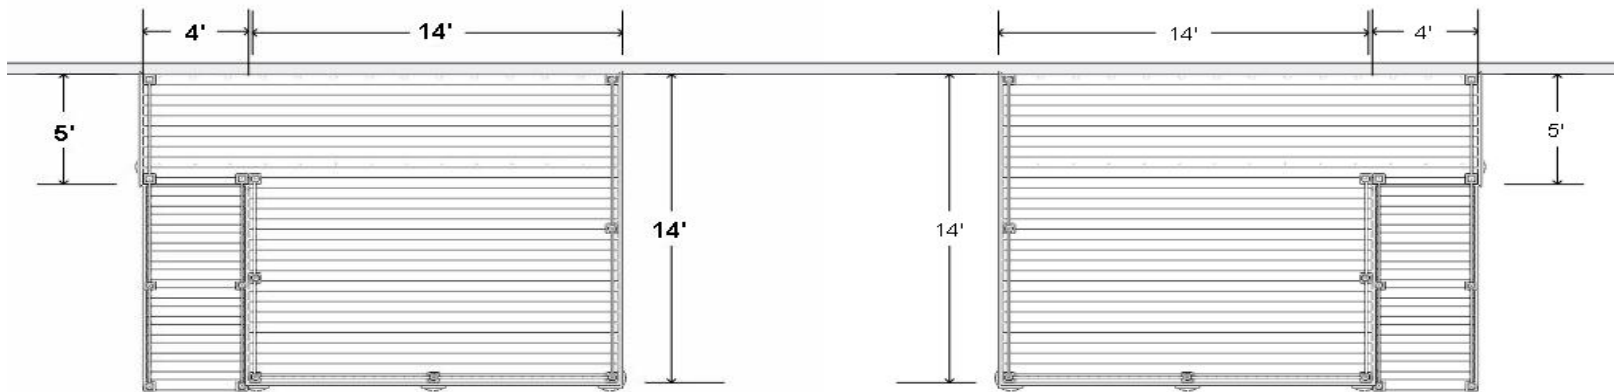

8 DECK SIZES AVAILABLE

STANDARD STAIR LOCATIONS

LOOKOUT FOUNDATIONS

WALKOUT FOUNDATIONS

OPTIONAL STAIR LOCATIONS with an Upper landing

Homes with a Lookout foundation

14X14-LO-UL-L

14x14 Deck on a Lookout
foundation home with an
upper landing on the left

14X14-LO-UL-R

14x14 Deck on a Lookout
foundation home with an
upper landing on the right

OPTIONAL STAIR LOCATIONS with an Upper landing

Homes with a Walkout foundation

14X14-WO-UL-L

14x14 Deck on a Walkout foundation home with an upper landing on the left

14X14-WO-UL-R

14x14 Deck on a Walkout foundation home with an upper landing on the right

OPTIONAL STAIR LOCATIONS with a double landing

Homes with a Walkout foundation

14X14-WO-DBL

14x14 Deck on a Walkout
foundation home with a
double landing on the left