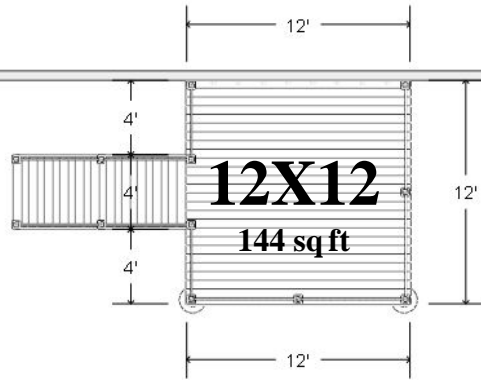

8 DECK SIZES AVAILABLE

STANDARD STAIR LOCATIONS

LOOKOUT FOUNDATIONS

WALKOUT FOUNDATIONS

OPTIONAL STAIR LOCATIONS with an Upper landing

Homes with a Lookout foundation

14X14-LO-UL-L

14x14 Deck on a Lookout
foundation home with an
upper landing on the left

14X14-LO-UL-R

14x14 Deck on a Lookout
foundation home with an
upper landing on the right

OPTIONAL STAIR LOCATIONS with an Upper landing

Homes with a Walkout foundation

14X14-WO-UL-L

14x14 Deck on a Walkout foundation home with an upper landing on the left

14X14-WO-UL-R

14x14 Deck on a Walkout foundation home with an upper landing on the right

OPTIONAL STAIR LOCATIONS with a double landing

Homes with a Walkout foundation

14X14-WO-DBL

14x14 Deck on a Walkout
foundation home with a
double landing on the left