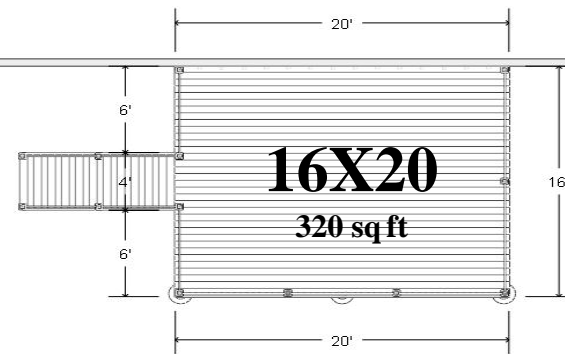

8 DECK SIZES AVAILABLE

STANDARD STAIR LOCATIONS

LOOKOUT FOUNDATIONS

WALKOUT FOUNDATIONS

OPTIONAL STAIR LOCATIONS with an Upper landing

Homes with a Lookout foundation

14X14-LO-UL-L

14x14 Deck on a Lookout
foundation home with an
upper landing on the left

14X14-LO-UL-R

14x14 Deck on a Lookout
foundation home with an
upper landing on the right

OPTIONAL STAIR LOCATIONS with an Upper landing

Homes with a Walkout foundation

14X14-WO-UL-L

14x14 Deck on a Walkout foundation home with an upper landing on the left

14X14-WO-UL-R

14x14 Deck on a Walkout foundation home with an upper landing on the right

OPTIONAL STAIR LOCATIONS with a double landing

Homes with a Walkout foundation

14X14-WO-DBL

14x14 Deck on a Walkout
foundation home with a
double landing on the left