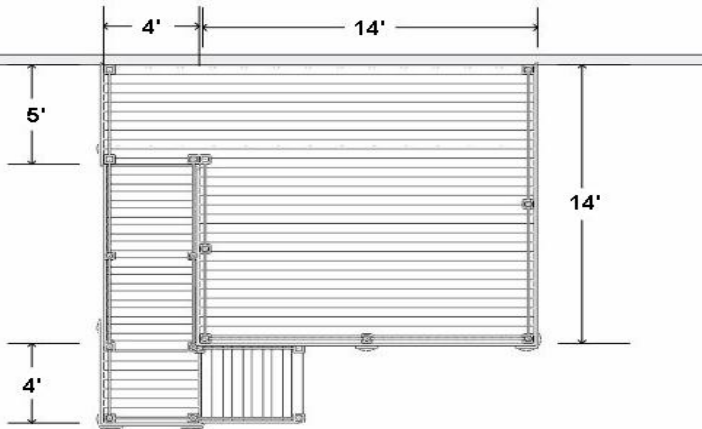

8 DECK SIZES AVAILABLE

STANDARD STAIR LOCATIONS

LOOKOUT FOUNDATIONS

WALKOUT FOUNDATIONS

OPTIONAL STAIR LOCATIONS with an Upper landing

Homes with a Lookout foundation

14X14-LO-UL-L

14x14 Deck on a Lookout
foundation home with an
upper landing on the left

14X14-LO-UL-R

14x14 Deck on a Lookout
foundation home with an
upper landing on the right

OPTIONAL STAIR LOCATIONS with an Upper landing

Homes with a Walkout foundation

14X14-WO-UL-L

14x14 Deck on a Walkout foundation home with an upper landing on the left

14X14-WO-UL-R

14x14 Deck on a Walkout foundation home with an upper landing on the right

OPTIONAL STAIR LOCATIONS with a double landing

Homes with a Walkout foundation

14X14-WO-DBL

14x14 Deck on a Walkout
foundation home with a
double landing on the left