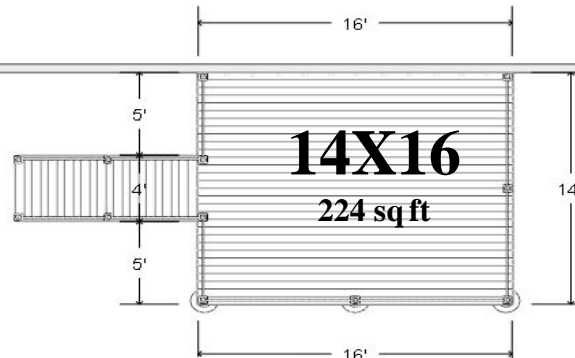

8 DECK SIZES AVAILABLE

STANDARD STAIR LOCATIONS

LOOKOUT FOUNDATIONS

WALKOUT FOUNDATIONS

OPTIONAL STAIR LOCATIONS with an Upper landing

Homes with a Lookout foundation

14X14-LO-UL-L

14x14 Deck on a Lookout
foundation home with an
upper landing on the left

14X14-LO-UL-R

14x14 Deck on a Lookout
foundation home with an
upper landing on the right

OPTIONAL STAIR LOCATIONS with an Upper landing

Homes with a Walkout foundation

14X14-WO-UL-L

14x14 Deck on a Walkout foundation home with an upper landing on the left

14X14-WO-UL-R

14x14 Deck on a Walkout foundation home with an upper landing on the right

OPTIONAL STAIR LOCATIONS with a double landing

Homes with a Walkout foundation

14X14-WO-DBL

14x14 Deck on a Walkout
foundation home with a
double landing on the left